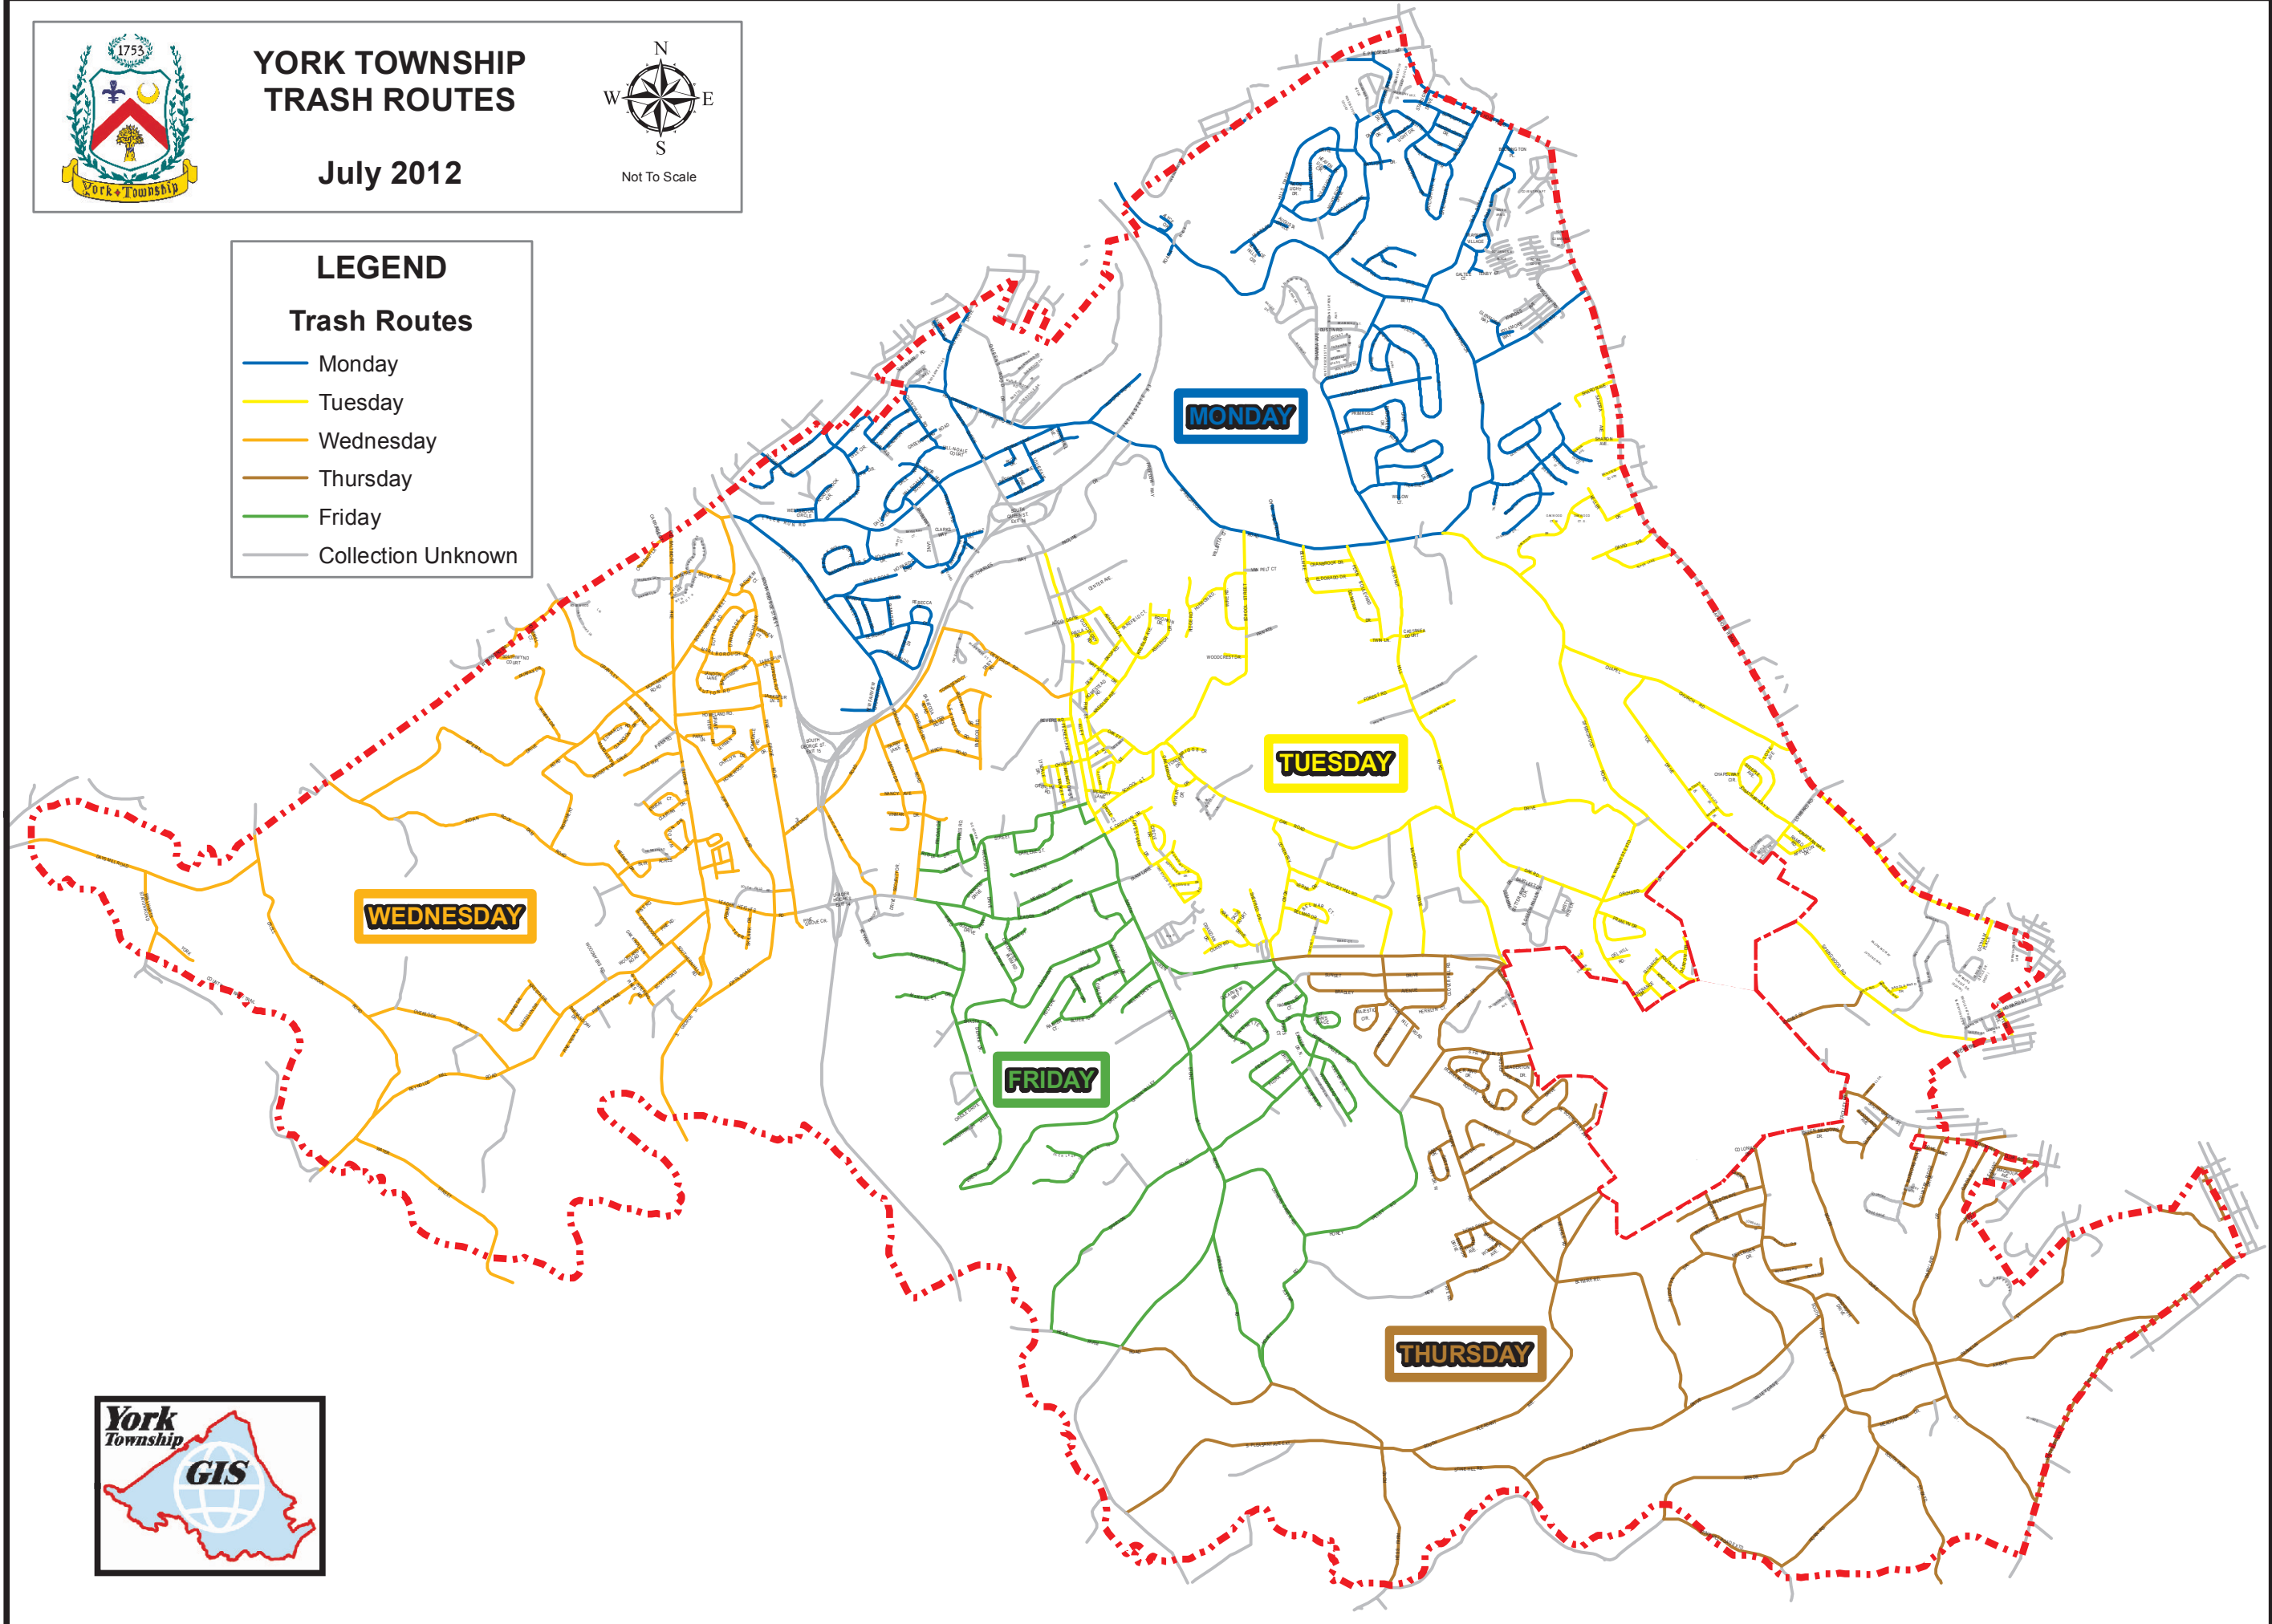

YORK TOWNSHIP TRASH ROUTES

July 2012

LEGEND

Trash Routes

- Monday
- Tuesday
- Wednesday
- Thursday
- Friday
- Collection Unknown

F:\GIS_Data\Map_Documents\Public_Work\Highway_Dept_\Trash_Routes_Small.mxd 11 x 17 2012 TST